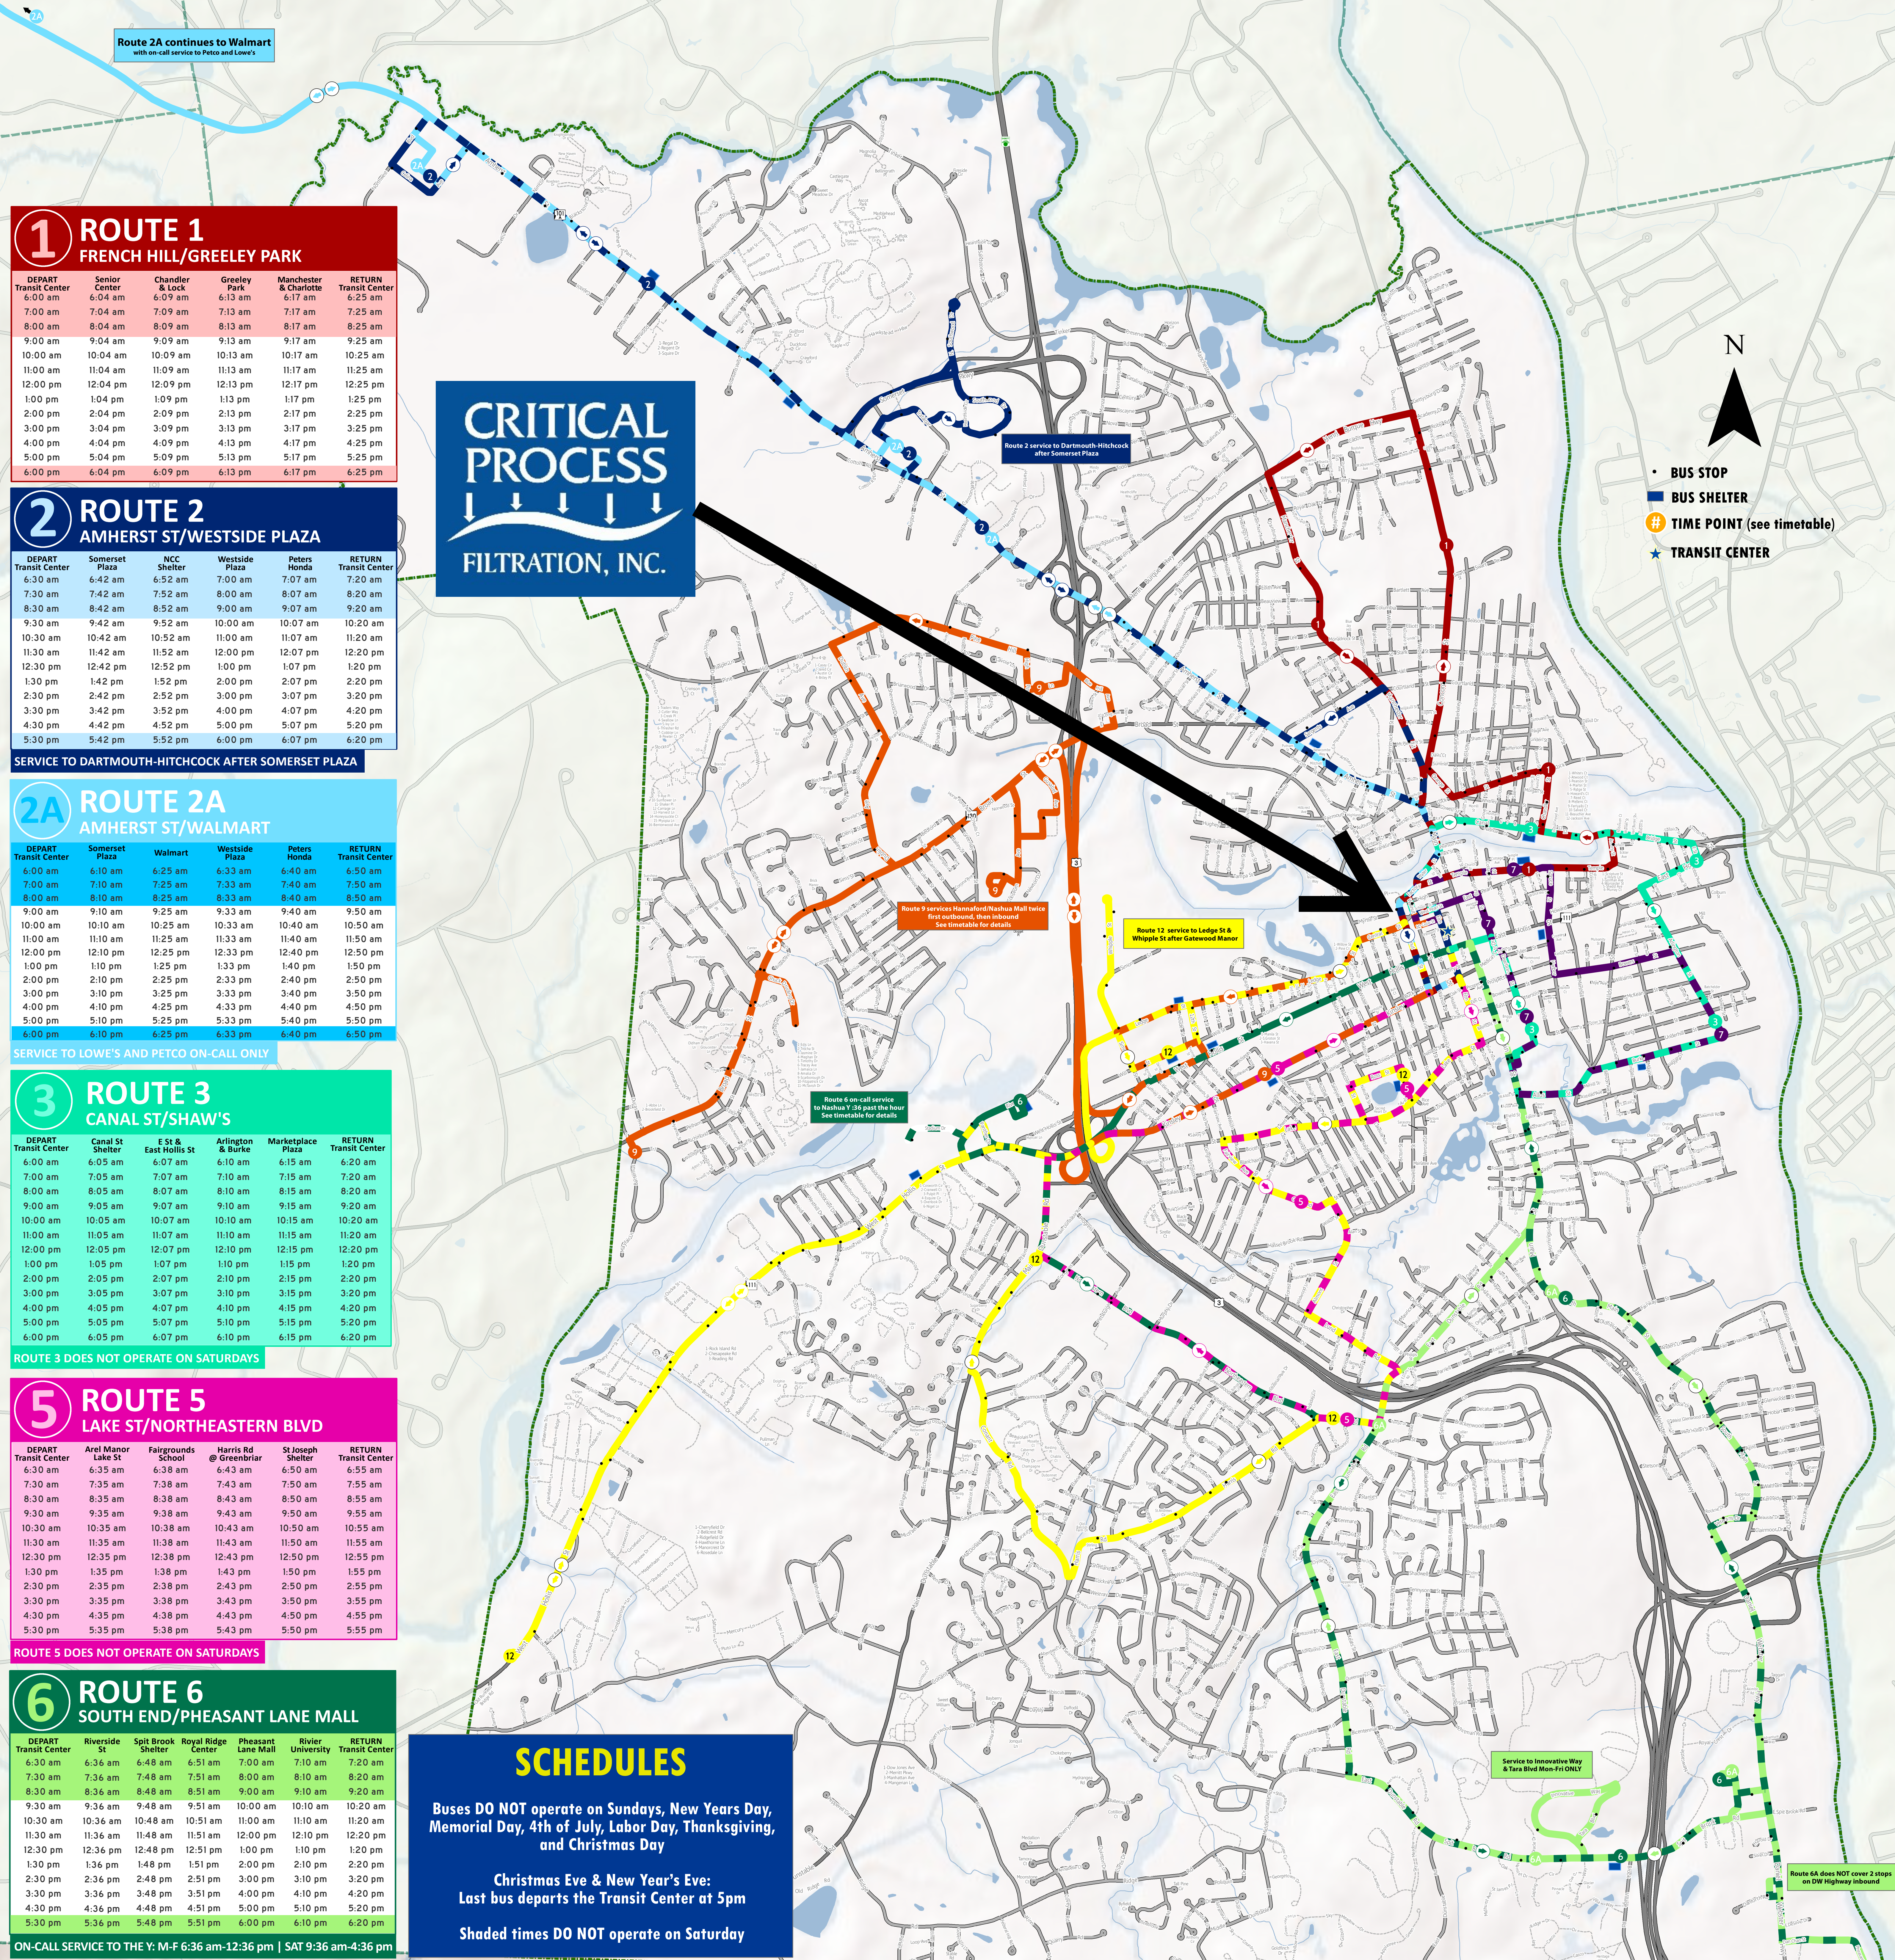

DAYTIME SERVICE MAP

1 ROUTE 1 FRENCH HILL/GREELEY PARK

DEPART Transit Center	Senior Center	Chandler & Lock	Greeley Park	Manchester & Charlotte	RETURN Transit Center
6:00 am	6:04 am	6:09 am	6:13 am	6:17 am	6:25 am
7:00 am	7:04 am	7:09 am	7:13 am	7:17 am	7:25 am
8:00 am	8:04 am	8:09 am	8:13 am	8:17 am	8:25 am
9:00 am	9:04 am	9:09 am	9:13 am	9:17 am	9:25 am
10:00 am	10:04 am	10:09 am	10:13 am	10:17 am	10:25 am
11:00 am	11:04 am	11:09 am	11:13 am	11:17 am	11:25 am
12:00 pm	12:04 pm	12:09 pm	12:13 pm	12:17 pm	12:25 pm
1:00 pm	1:04 pm	1:09 pm	1:13 pm	1:17 pm	1:25 pm
2:00 pm	2:04 pm	2:09 pm	2:13 pm	2:17 pm	2:25 pm
3:00 pm	3:04 pm	3:09 pm	3:13 pm	3:17 pm	3:25 pm
4:00 pm	4:04 pm	4:09 pm	4:13 pm	4:17 pm	4:25 pm
5:00 pm	5:04 pm	5:09 pm	5:13 pm	5:17 pm	5:25 pm
6:00 pm	6:04 pm	6:09 pm	6:13 pm	6:17 pm	6:25 pm

2 ROUTE 2 AMHERST ST/WESTSIDE PLAZA

DEPART Transit Center	Somerset Plaza	NCC Shelter	Westside Plaza	Peters Honda	RETURN Transit Center
6:30 am	6:42 am	6:52 am	7:00 am	7:07 am	7:20 am
7:30 am	7:42 am	7:52 am	8:00 am	8:07 am	8:20 am
8:30 am	8:42 am	8:52 am	9:00 am	9:07 am	9:20 am
9:30 am	9:42 am	9:52 am	10:00 am	10:07 am	10:20 am
10:30 am	10:42 am	10:52 am	11:00 am	11:07 am	11:20 am
11:30 am	11:42 am	11:52 am	12:00 pm	12:07 pm	12:20 pm
12:30 pm	12:42 pm	12:52 pm	1:00 pm	1:07 pm	1:20 pm
1:30 pm	1:42 pm	1:52 pm	2:00 pm	2:07 pm	2:20 pm
2:30 pm	2:42 pm	2:52 pm	3:00 pm	3:07 pm	3:20 pm
3:30 pm	3:42 pm	3:52 pm	4:00 pm	4:07 pm	4:20 pm
4:30 pm	4:42 pm	4:52 pm	5:00 pm	5:07 pm	5:20 pm
5:30 pm	5:42 pm	5:52 pm	6:00 pm	6:07 pm	6:20 pm

2A ROUTE 2A AMHERST ST/WALMART

DEPART Transit Center	Somerset Plaza	Walmart	Westside Plaza	Peters Honda	RETURN Transit Center
6:00 am	6:10 am	6:25 am	6:33 am	6:40 am	6:50 am
7:00 am	7:10 am	7:25 am	7:33 am	7:40 am	7:50 am
8:00 am	8:10 am	8:25 am	8:33 am	8:40 am	8:50 am
9:00 am	9:10 am	9:25 am	9:33 am	9:40 am	9:50 am
10:00 am	10:10 am	10:25 am	10:33 am	10:40 am	10:50 am
11:00 am	11:10 am	11:25 am	11:33 am	11:40 am	11:50 am
12:00 pm	12:10 pm	12:25 pm	12:33 pm	12:40 pm	12:50 pm
1:00 pm	1:10 pm	1:25 pm	1:33 pm	1:40 pm	1:50 pm
2:00 pm	2:10 pm	2:25 pm	2:33 pm	2:40 pm	2:50 pm
3:00 pm	3:10 pm	3:25 pm	3:33 pm	3:40 pm	3:50 pm
4:00 pm	4:10 pm	4:25 pm	4:33 pm	4:40 pm	4:50 pm
5:00 pm	5:10 pm	5:25 pm	5:33 pm	5:40 pm	5:50 pm
6:00 pm	6:10 pm	6:25 pm	6:33 pm	6:40 pm	6:50 pm

3 ROUTE 3 CANAL ST/SHAW'S

DEPART Transit Center	Canal St Shelter	ESK & East Hollis St	Arlington & Burke	Marketplace Plaza	RETURN Transit Center
6:00 am	6:05 am	6:07 am	6:10 am	6:15 am	6:20 am
7:00 am	7:05 am	7:07 am	7:10 am	7:15 am	7:20 am
8:00 am	8:05 am	8:07 am	8:10 am	8:15 am	8:20 am
9:00 am	9:05 am	9:07 am	9:10 am	9:15 am	9:20 am
10:00 am	10:05 am	10:07 am	10:10 am	10:15 am	10:20 am
11:00 am	11:05 am	11:07 am	11:10 am	11:15 am	11:20 am
12:00 pm	12:05 pm	12:07 pm	12:10 pm	12:15 pm	12:20 pm
1:00 pm	1:05 pm	1:07 pm	1:10 pm	1:15 pm	1:20 pm
2:00 pm	2:05 pm	2:07 pm	2:10 pm	2:15 pm	2:20 pm
3:00 pm	3:05 pm	3:07 pm	3:10 pm	3:15 pm	3:20 pm
4:00 pm	4:05 pm	4:07 pm	4:10 pm	4:15 pm	4:20 pm
5:00 pm	5:05 pm	5:07 pm	5:10 pm	5:15 pm	5:20 pm
6:00 pm	6:05 pm	6:07 pm	6:10 pm	6:15 pm	6:20 pm